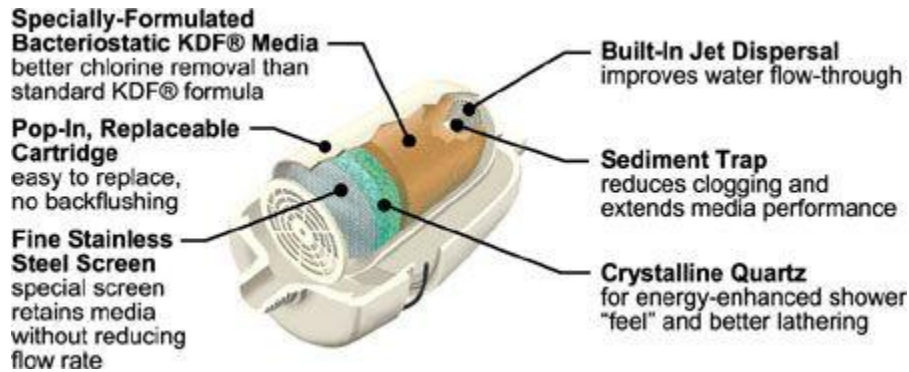

SHOWER FILTER

Stop showering in chlorine!

- Healthier, younger looking skin
- Softer, more manageable hair
- Reduces fading of color treated-hair
- Relief from dry skin and scalp
- Improved lathering and sudsing
- Removes 90% or more of free chlorine
- Great for those with Chlorine sensitivity

Photo	Variants	Quantity	
	CQ-1000 Shower Filter \$47.00	<input type="text" value="1"/>	add to cart
	CQ-1000 Replacement \$22.00	<input type="text" value="1"/>	add to cart

Features:

- Converts Chlorine into a harmless soluble chloride
- Crystalline quartz for energy enhanced shower "feel" and better lathering
- High quality name-brand shower heads come standard. We feature Whedon fixed action shower heads and Amcor massage heads. No head models are also available.
- Works wonderfully with hand-held shower kits.
- Polyester filter element enhances cartridge performance through sediment removal.
- Installs in minutes - no special tools or professional help required
- Replaceable cartridges lasts 6-9 months